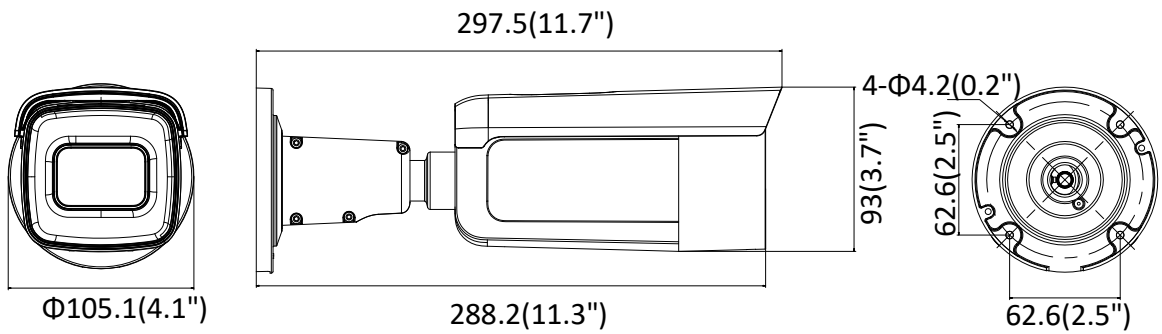

Protection Level	IP67, IK10
Material	Front cover: metal, back cover: metal
Dimensions	Camera: $\Phi 105 \times 297.5$ mm ($\Phi 4.1" \times 11.7"$)
Weight	Camera: 1300 g (2.9 lb.) With package: 2000 g (4.4 lb.)

Available Model:

DS-2CD2685G1-IZ (2.8 to 12 mm), DS-2CD2685G1-IZS (2.8 to 12 mm)

Dimensions